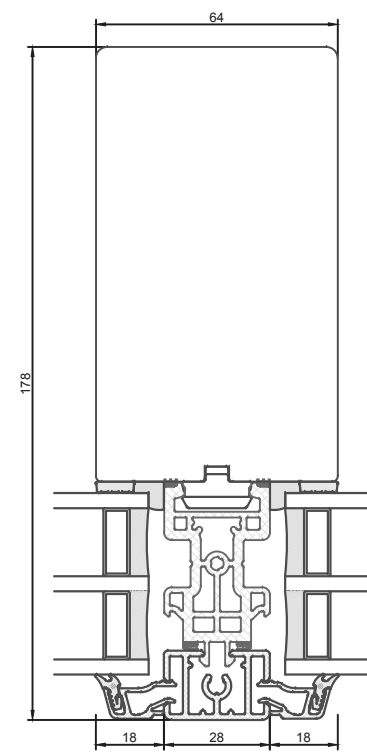

Profilkehling

178 mm post