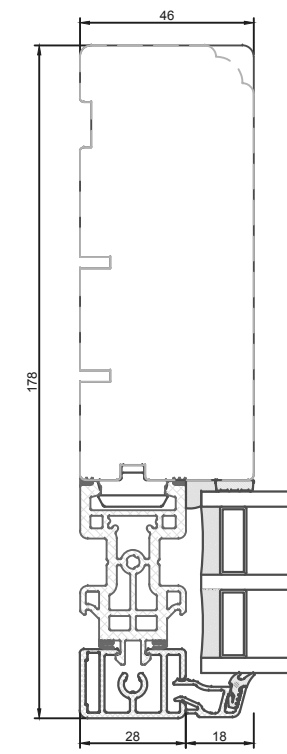

1 2 3 4 5 6 7 8

A

B

C

D

E

F

A

B

C

D

E

F

178 mm karm

Constr. by:	LM	Rev. by:		Appr. by:		Tolerance:	General Tolerance ±0.2
Constr. Date:	23/11/2021	Rev. date:		Appr. date:		Product series:	NorDan TINIUUM
Norwegian:	Karm- og postdimensjoner NorDan TINIUUM, 127 karm						
Danish:	Karm- og postdimensioner NorDan TINIUUM, 127 karm						
English:	Frame and post dimensions NorDan TINIUUM, 127 frame						

www.nordanvinduer.dk

Format: A3 Scale: 1:2 Side: 1 of 1

Drawing no: 1KP-001 Revision: A

1 2 3 4 5 6 7 8