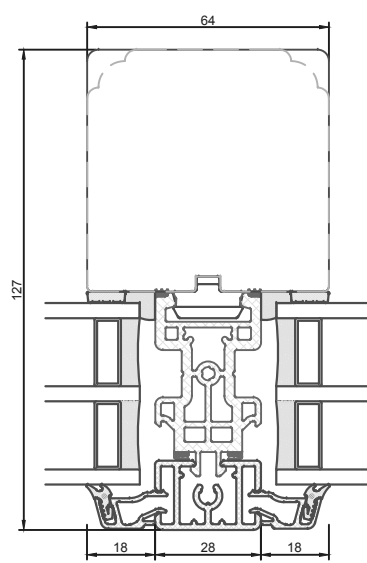

1 2 3 4 5 6 7 8

A

B

C

D

E

F

A

B

C

D

E

F

127 mm post

Constr. by:	LM	Rev. by:		Appr. by:		Tolerance:	General Tolerance ±0.2
Constr. Date:	23/11/2021	Rev. date:		Appr. date:		Product series:	NorDan TINIUUM
Norwegian:	Karm- og postdimensjoner NorDan TINIUUM, 127 karm						
Danish:	Karm- og postdimensioner NorDan TINIUUM, 127 karm						
English:	Frame and post dimensions NorDan TINIUUM, 127 frame						

www.nordanvinduer.dk

Format: A3 Scale: 1:2 Side: 1 of 1

Drawing no: 1KP-001 Revision: A

1 2 3 4 5 6 7 8