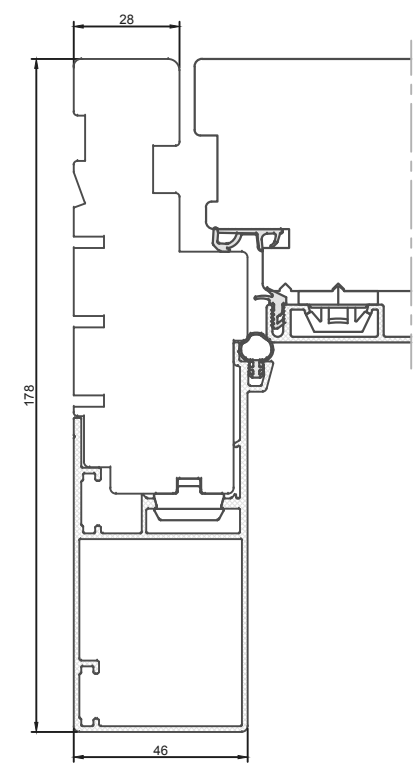

178 mm indadgående dør

Constr. by:	LM	Rev. by:		Appr. by:		Tolerance:	General Tolerance ±0.2
Constr. Date:	23/11/2021	Rev. date:		Appr. date:		Product series:	NorDan TINIUUM
Norwegian:	Karm- og postdimensjoner NorDan TINIUUM, 127 karm						
Danish:	Karm- og postdimensioner NorDan TINIUUM, 127 karm						
English:	Frame and post dimensions NorDan TINIUUM, 127 frame						

www.nordanvinduer.dk

Format: A3 Scale: 1:2 Side: 1 of 1

Drawing no: 1KP-001 Revision: A

1 2 3 4 5 6 7 8