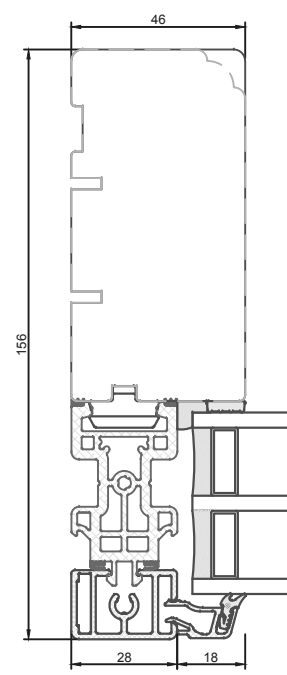

1 2 3 4 5 6 7 8

A

B

C

D

E

F

A

B

C

D

E

F

156 mm karm

Constr. by:	LM	Rev. by:		Appr. by:		Tolerance:	General Tolerance ±0.2
Constr. Date:	23/11/2021	Rev. date:		Appr. date:		Product series:	NorDan TINIUUM
Norwegian:	Karm- og postdimensjoner NorDan TINIUUM, 127 karm						
Danish:	Karm- og postdimensioner NorDan TINIUUM, 127 karm						
English:	Frame and post dimensions NorDan TINIUUM, 127 frame						

www.nordanvinduer.dk

Format: A3 Scale: 1:2 Side: 1 of 1

Drawing no: 1KP-001 Revision: A

1 2 3 4 5 6 7 8