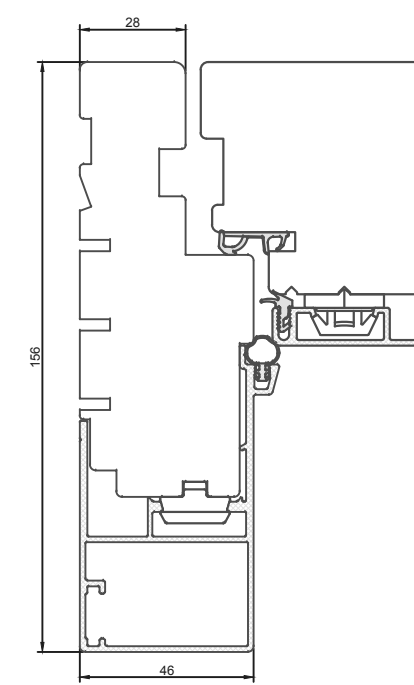

156 mm indadgående dør