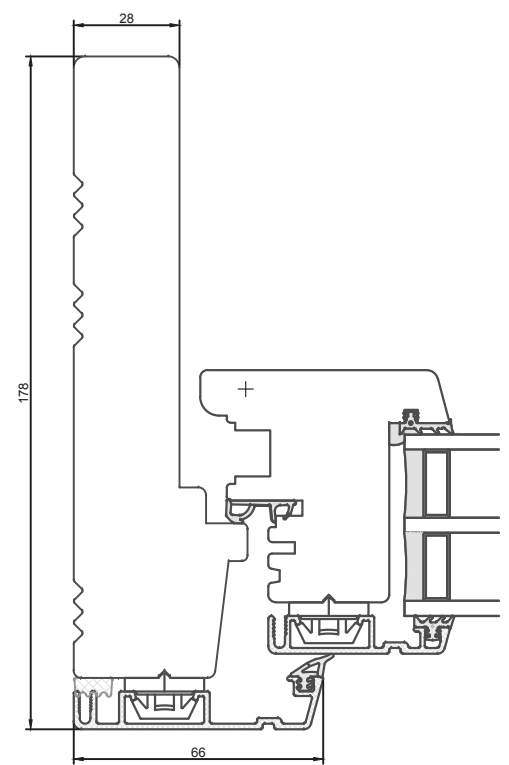

178 mm drejeblik-karm