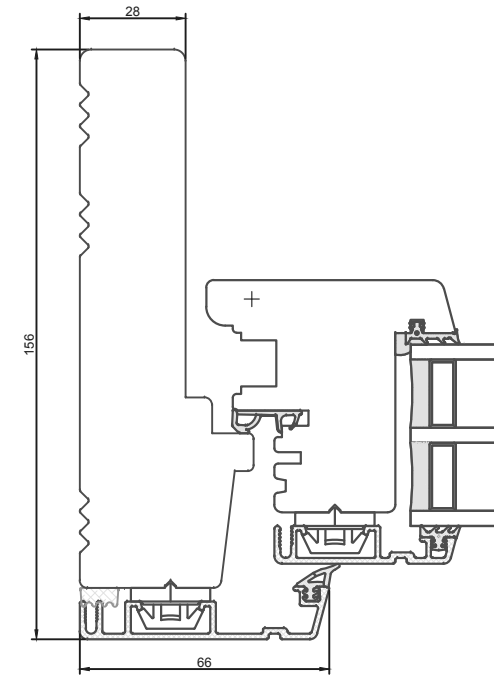

156 mm drejeblik-karm