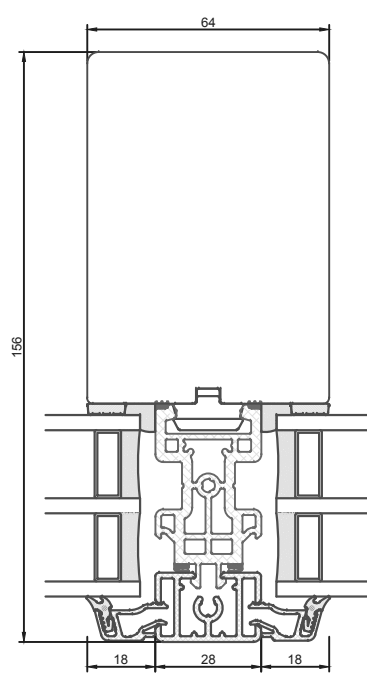

1 2 3 4 5 6 7 8

A

B

C

D

E

F

A

B

C

D

E

F

156 mm post

Constr. by:	LM	Rev. by:		Appr. by:		Tolerance:	General Tolerance ±0.2
Constr. Date:	23/11/2021	Rev. date:		Appr. date:		Product series:	NorDan TINIUUM
Norwegian:	Karm- og postdimensjoner NorDan TINIUUM, 127 karm						
Danish:	Karm- og postdimensioner NorDan TINIUUM, 127 karm						
English:	Frame and post dimensions NorDan TINIUUM, 127 frame						

www.nordanvinduer.dk

Format: A3 Scale: 1:2 Side: 1 of 1

Drawing no: 1KP-001 Revision: A

1 2 3 4 5 6 7 8