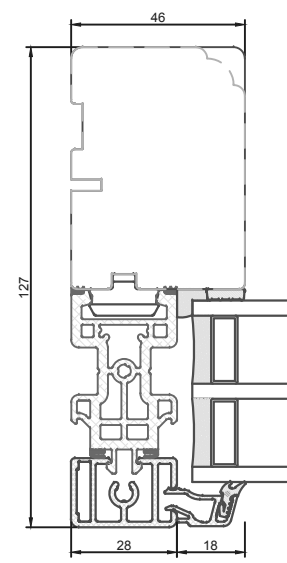

1 2 3 4 5 6 7 8

A

B

C

D

E

F

A

B

C

D

E

F

127 mm karm