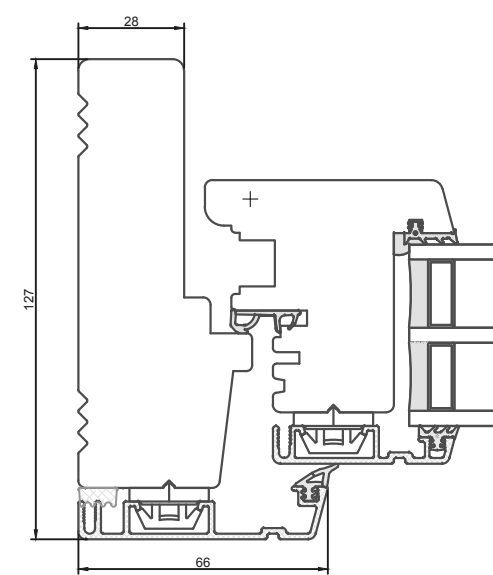

127 mm drejeblik-karm