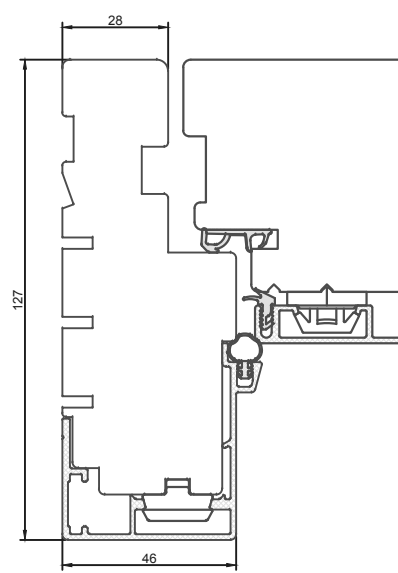

Profilkehling

127 mm indadgående dør