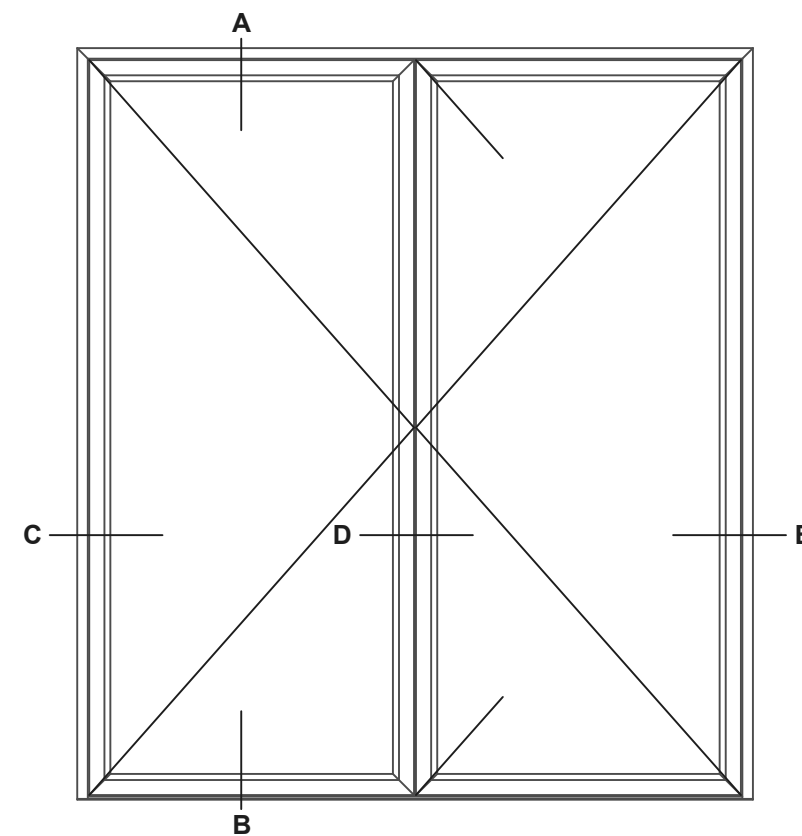

Profilkehling

Constr. by: LM	Rev. by:	Appr. by:	Tolerance: General Tolerance ± 0.2
Constr. Date: 09/11/2021	Rev. date:	Appr. date:	Product series: NorDan NEO
Norwegian: Dobbel vindusdør NorDan NEO, 138 karm	Danish: Dobbelt vinduesdør NorDan NEO, 138 karm		
English: Double glazing door NorDan NEO, 138 frame			

www.nordanvinduer.dk

Format: A3	Scale: 1:2	Side: 1 of 1	Revision: A
Drawing no: 3DD-020