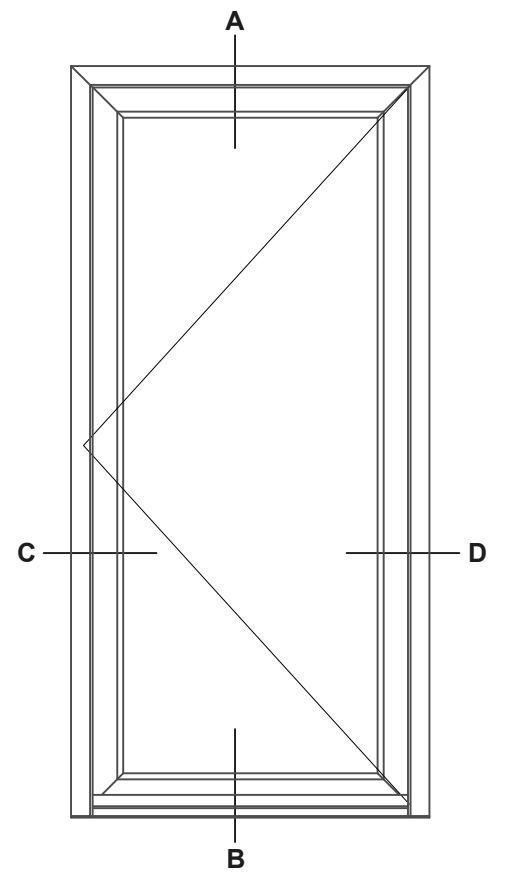

1 2 3 4 5 6 7 8

A

B

C

D

E

F

Profilkebling

Constr. by:	LM	Rev. by:		Appr. by:		Tolerance:	General Tolerance ±0.2
Constr. Date:	23/11/2021	Rev. date:		Appr. date:		Product series:	NorDan NEO
Norwegian:	Innadslående enkeltdør NorDan NEO, 138 karm						
Danish:	Indadgående enkeltdør NorDan NEO, 138 karm						
English:	Inward opening Single Door NorDan NEO, 138 frame						

Format:	A3	Scale:	1:2	Side:	1 of 1	Revision:	A
Drawing no.:	3ED-101						

1 2 3 4 5 6 7 8