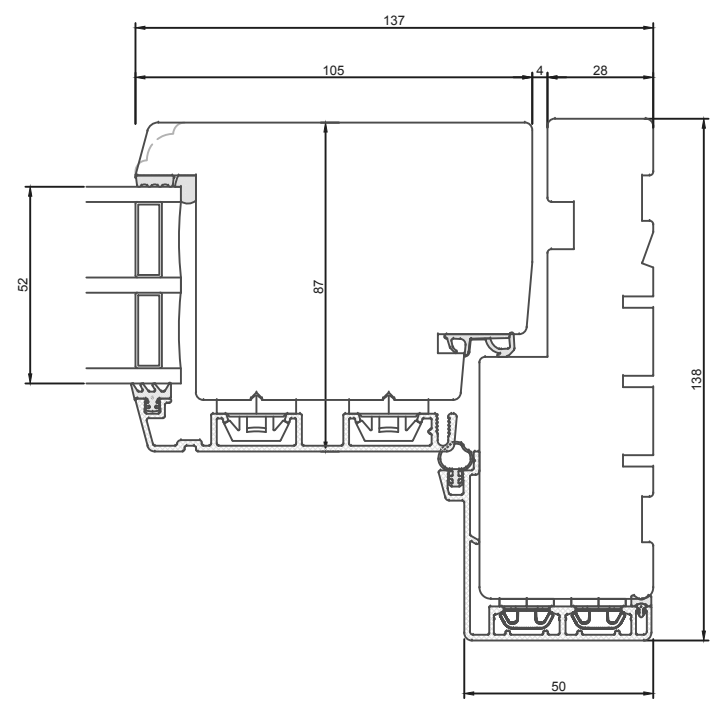

1 2 3 4 5 6 7 8

A

B

C

D

E

F

Profilkebling

Constr. by:	LM	Rev. by:		Appr. by:		Tolerance:	General Tolerance ±0.2
Constr. Date:	23/11/2021	Rev. date:		Appr. date:		Product series:	NorDan NEO
Norwegian:	Innadslående enkeltdør NorDan NEO, 138 karm						
Danish:	Indadgående enkeltdør NorDan NEO, 138 karm						
English:	Inward opening Single Door NorDan NEO, 138 frame						

Format:	A3	Scale:	1:2	Side:	1 of 1	Revision:	A
Drawing no.:	3ED-101						

1 2 3 4 5 6 7 8