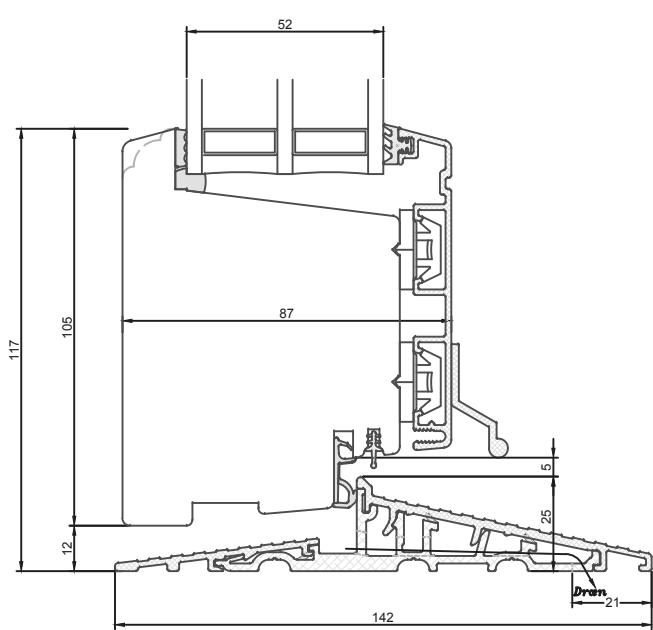

1 2 3 4 5 6 7 8

A

B

C

D

E

F

Profilkebling

Constr. by:	LM	Rev. by:		Appr. by:		Tolerance:	General Tolerance ±0.2
Constr. Date:	23/11/2021	Rev. date:		Appr. date:		Product series:	NorDan NEO
Norwegian:	Innadslående enkeltdør NorDan NEO, 138 karm						
Danish:	Indadgående enkeltdør NorDan NEO, 138 karm						
English:	Inward opening Single Door NorDan NEO, 138 frame						

Format:	A3	Scale:	1:2	Side:	1 of 1	Revision:	A
Drawing no.:	3ED-101						

1 2 3 4 5 6 7 8