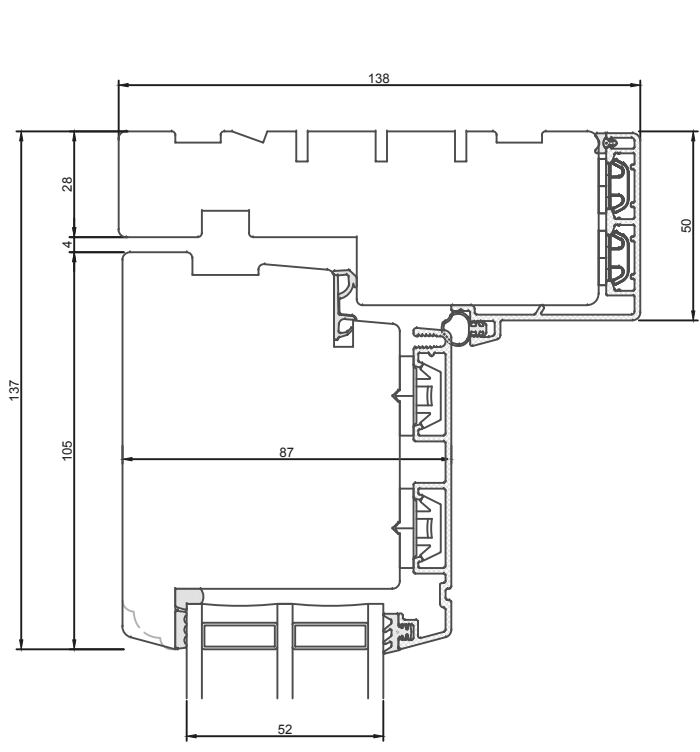

1 2 3 4 5 6 7 8

A

B

C

D

E

F

Profilkebling

Constr. by:	LM	Rev. by:		Appr. by:		Tolerance:	General Tolerance ±0.2
Constr. Date:	23/11/2021	Rev. date:		Appr. date:		Product series:	NorDan NEO
Norwegian:	Innadslående enkeltdør NorDan NEO, 138 karm						
Danish:	Indadgående enkeltdør NorDan NEO, 138 karm						
English:	Inward opening Single Door NorDan NEO, 138 frame						

Format:	A3	Scale:	1:2	Side:	1 of 1	Revision:	A
Drawing no.:	3ED-101						

1 2 3 4 5 6 7 8