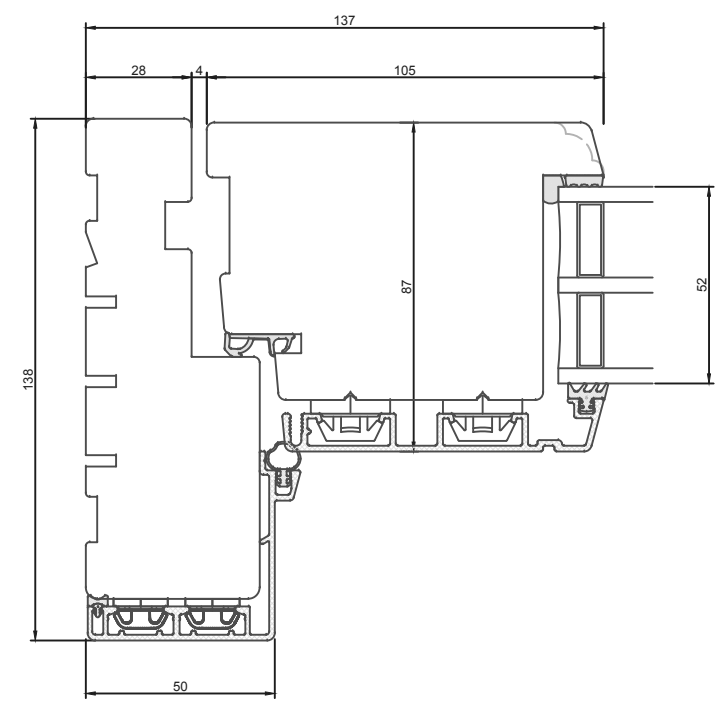

1 2 3 4 5 6 7 8

A

B

C

D

E

F

Profilkebling

Constr. by:	LM	Rev. by:		Appr. by:		Tolerance:	General Tolerance ±0.2
Constr. Date:	23/11/2021	Rev. date:		Appr. date:		Product series:	NorDan NEO
Norwegian:	Innadslående enkeltdør NorDan NEO, 138 karm						
Danish:	Indadgående enkeltdør NorDan NEO, 138 karm						
English:	Inward opening Single Door NorDan NEO, 138 frame						

Format:	A3	Scale:	1:2	Side:	1 of 1	Revision:	A
Drawing no.:	3ED-101						

1 2 3 4 5 6 7 8