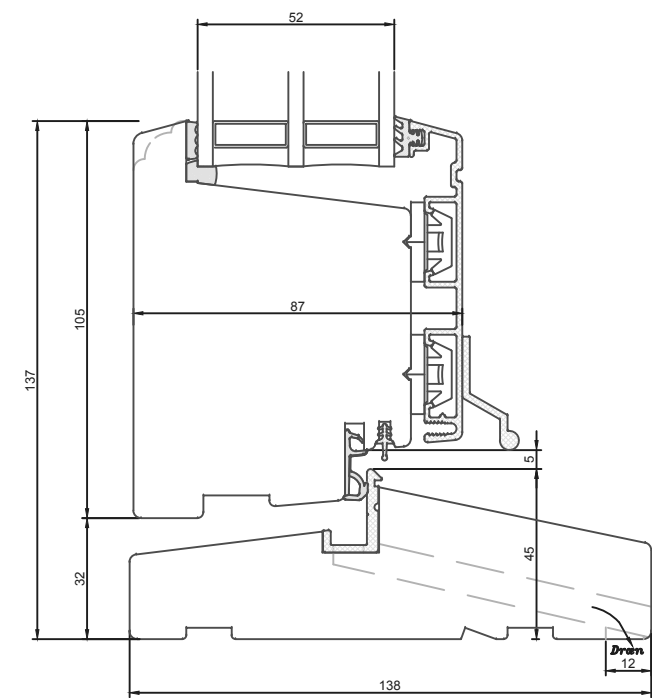

1 2 3 4 5 6 7 8

A

B

C

D

E

F

Profilkebling

Constr. by:	LM	Rev. by:		Appr. by:		Tolerance:	General Tolerance ±0.2
Constr. Date:	23/11/2021	Rev. date:		Appr. date:		Product series:	NorDan NEO
Norwegian:	Innadslående enkeltdør NorDan NEO, 138 karm						
Danish:	Indadgående enkeltdør NorDan NEO, 138 karm						
English:	Inward opening Single Door NorDan NEO, 138 frame						

Format:	A3	Scale:	1:2	Side:	1 of 1	Revision:	A
Drawing no.:	3ED-101						

1 2 3 4 5 6 7 8