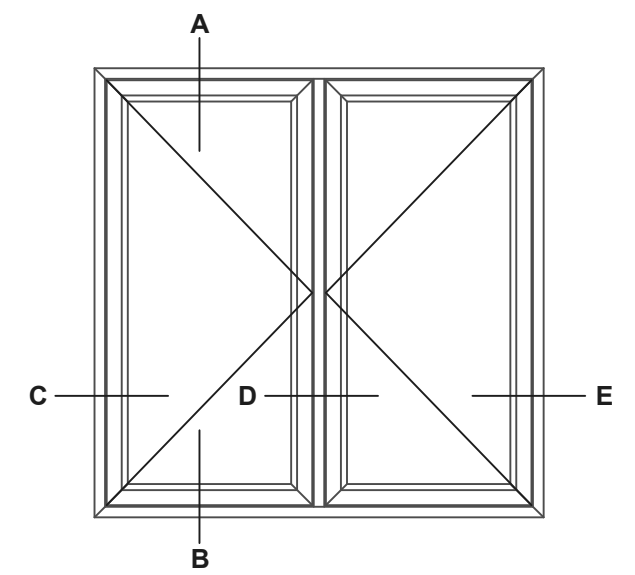

1 2 3 4 5 6 7 8

A
B
C
D
E
F

Profilkehling

Constr. by:	LM	Rev. by:		Appr. by:		Tolerance:	General Tolerance ±0.2
Constr. Date:	22/11/2021	Rev. date:		Appr. date:		Product series:	NorDan NEO
Norwegian:	Sidehængt vindu NorDan NEO, 138 karm						
Danish:	Sidehængt vindue NorDan NEO, 138 karm						
English:	Side hinged window NorDan NEO, 138 frame						

Format:	A3	Scale:	1:2	Side:	1 of 1	Revision:	A
Drawing no.:	3SH-001						

1 2 3 4 5 6 7 8

A
B
C
D
E
F