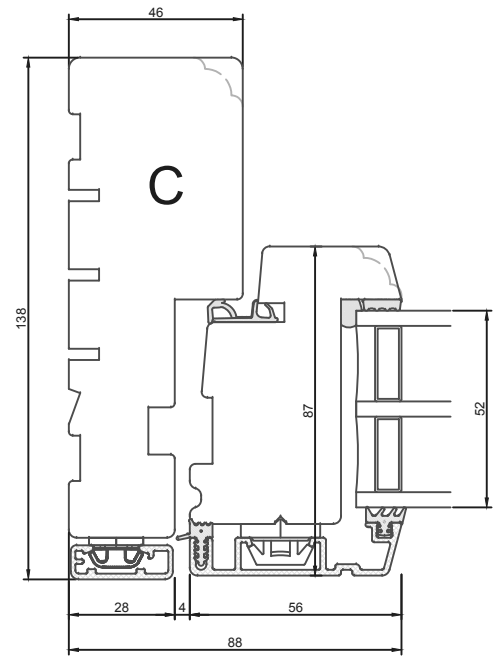

1 2 3 4 5 6 7 8

A
B
C
D
E
F

Profilkehling

Constr. by:	LM	Rev. by:		Appr. by:		Tolerance:	General Tolerance ±0.2
Constr. Date:	22/11/2021	Rev. date:		Appr. date:		Product series:	NorDan NEO
Norwegian:	Sidehængt vindu NorDan NEO, 138 karm						
Danish:	Sidehængt vindue NorDan NEO, 138 karm						
English:	Side hinged window NorDan NEO, 138 frame						

Format:	A3	Scale:	1:2	Side:	1 of 1	Revision:	A
Drawing no.:	3SH-001						

1 2 3 4 5 6 7 8

A
B
C
D
E
F