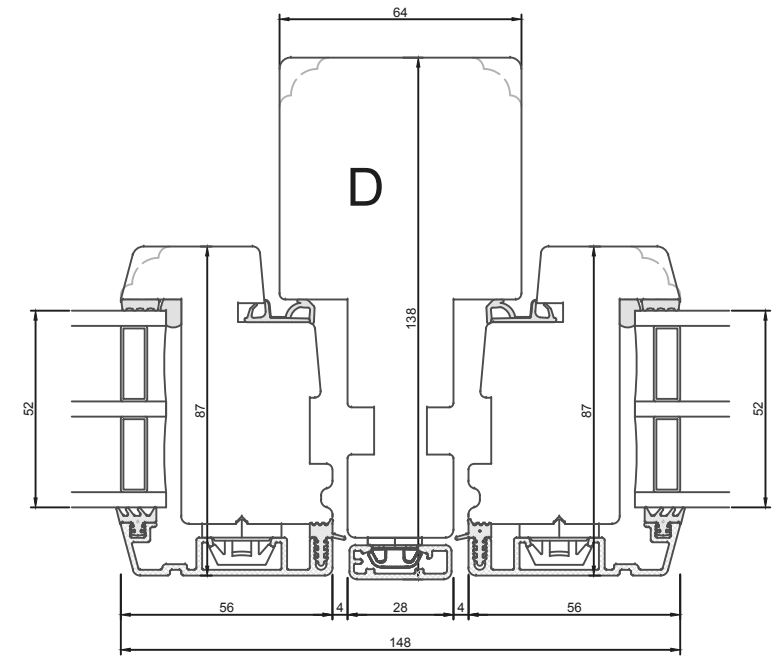

1 2 3 4 5 6 7 8

A
B
C
D
E
F

Profilkehling

Constr. by:	LM	Rev. by:		Appr. by:		Tolerance:	General Tolerance ±0.2
Constr. Date:	22/11/2021	Rev. date:		Appr. date:		Product series:	NorDan NEO
Norwegian:	Sidehængt vindu NorDan NEO, 138 karm						
Danish:	Sidehængt vindue NorDan NEO, 138 karm						
English:	Side hinged window NorDan NEO, 138 frame						

Format:	A3	Scale:	1:2	Side:	1 of 1	Revision:	A
Drawing no.:	3SH-001						

1 2 3 4 5 6 7 8

A
B
C
D
E
F