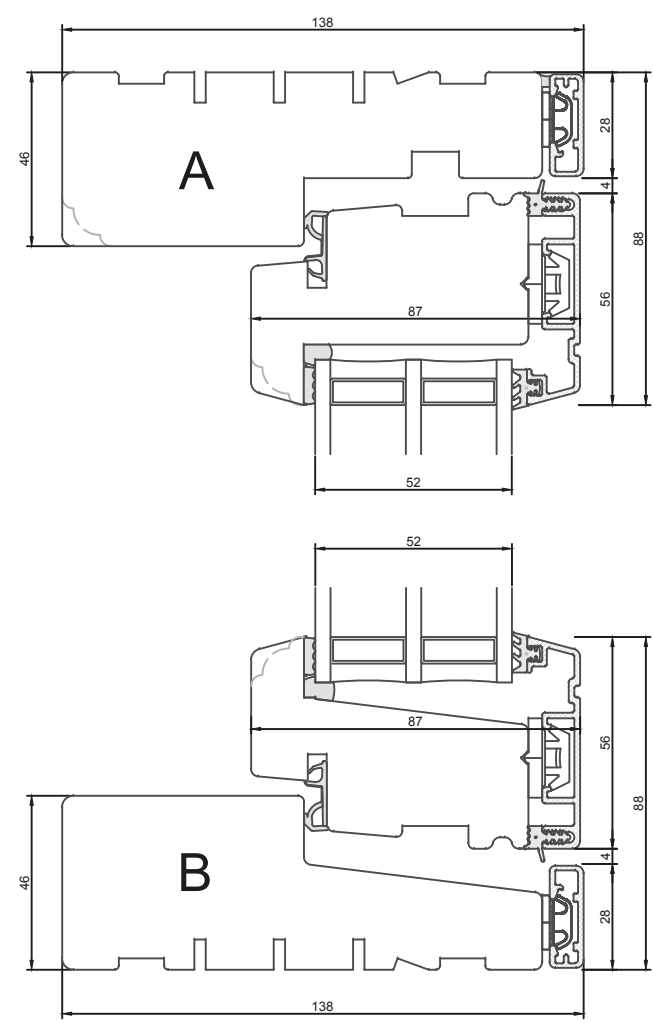

1 2 3 4 5 6 7 8

A
B
C
D
E
F

Profilkehling

Constr. by:	LM	Rev. by:		Appr. by:		Tolerance:	General Tolerance ±0.2
Constr. Date:	22/11/2021	Rev. date:		Appr. date:		Product series:	NorDan NEO
Norwegian:	Sidehængt vindu NorDan NEO, 138 karm						
Danish:	Sidehængt vindue NorDan NEO, 138 karm						
English:	Side hinged window NorDan NEO, 138 frame						

Format:	A3	Scale:	1:2	Side:	1 of 1	Revision:	A
Drawing no.:	3SH-001						

1 2 3 4 5 6 7 8

A
B
C
D
E
F