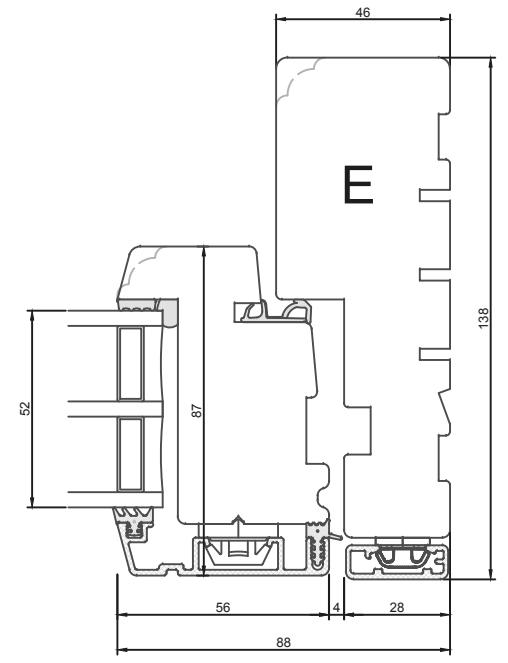

1 2 3 4 5 6 7 8

A
B
C
D
E
F

Profilkehling

Constr. by:	LM	Rev. by:		Appr. by:		Tolerance:	General Tolerance ±0.2
Constr. Date:	22/11/2021	Rev. date:		Appr. date:		Product series:	NorDan NEO
Norwegian:	Sidehængt vindu NorDan NEO, 138 karm						
Danish:	Sidehængt vindue NorDan NEO, 138 karm						
English:	Side hinged window NorDan NEO, 138 frame						

Format:	A3	Scale:	1:2	Side:	1 of 1	Revision:	A
Drawing no.:	3SH-001						

1 2 3 4 5 6 7 8

A
B
C
D
E
F