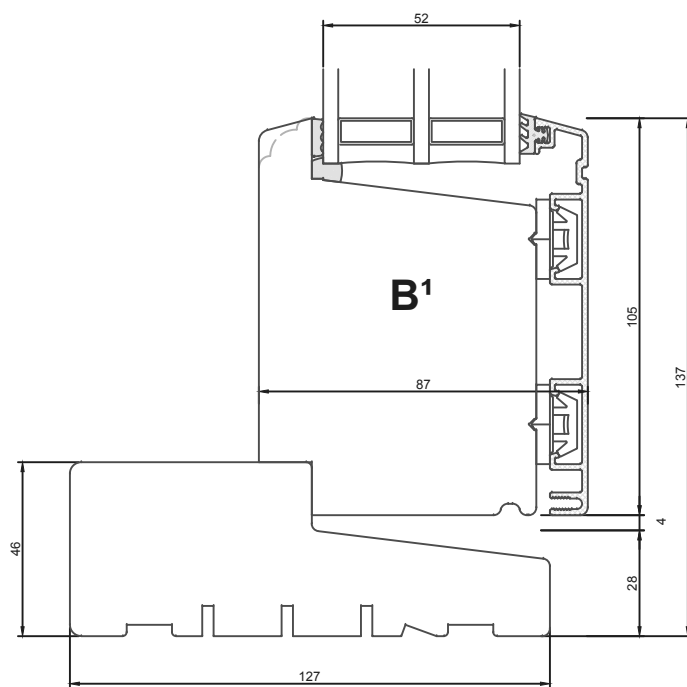

M/ træ-bundtrin