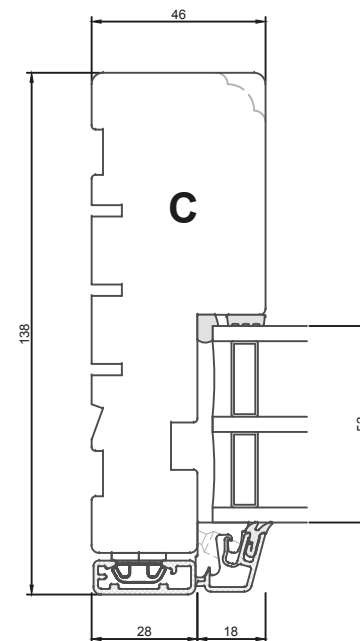

M/ træ-bundtrin