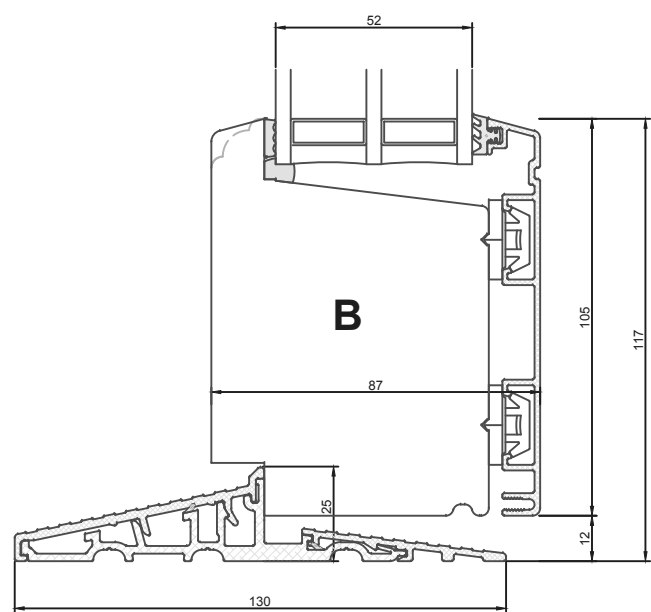

M/ træ-bundtrin