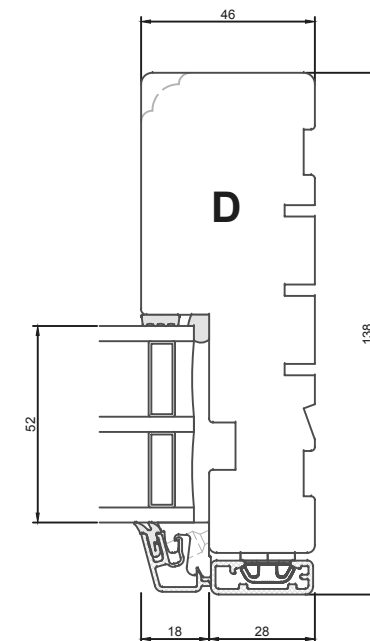

M/ træ-bundtrin