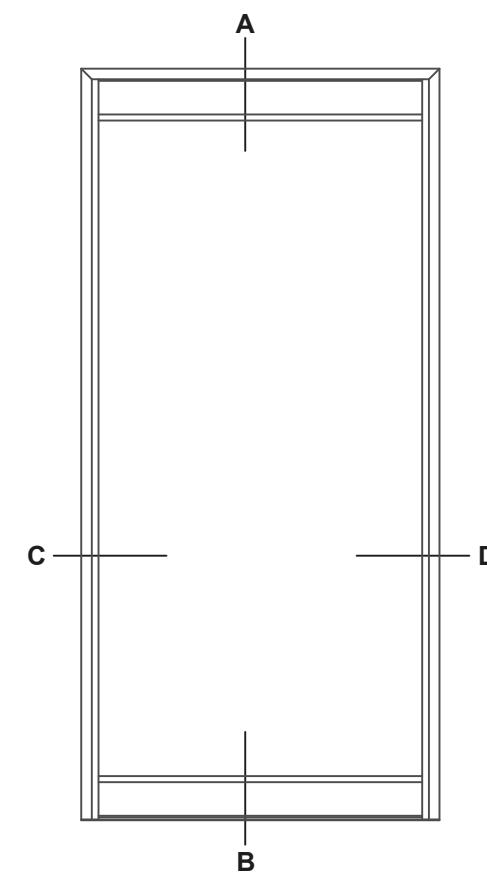

Profilkehling

Constr. by:	LM	Rev. by:		Appr. by:		Tolerance:	General Tolerance ±0.2
Constr. Date:	23/11/2021	Rev. date:		Appr. date:		Product series:	NorDan NEO
Norwegian:	Sidelys NorDan NEO, 138 karm						
Danish:	Sideparti NorDan NEO, 138 karm						
English:	Sidelight NorDan NEO, 138 frame						

www.nordanvinduer.dk

Format:	A3	Scale:	1:2	Side:	1 of 1	Revision:	A
Drawing no.:	3SP-001