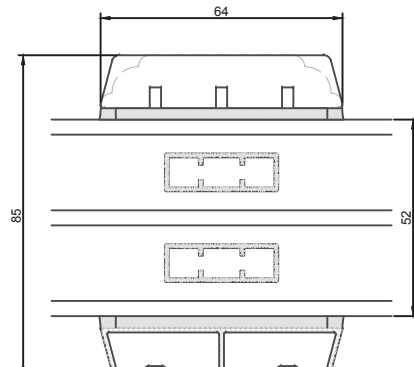

64 mm lodret energisprosse

Profilkehring

Constr. by: LM Rev. by: Appr. by: Tolerance: General Tolerance ±0.2

Constr. Date: 27/01/2022 Rev. date: Appr. date: Product series: NorDan NEO

Norwegian: Sprosser NorDan NEO, 138 karm
Danish: Sprosser NorDan NEO, 138 karm
English: Glazing bars, transoms and mullions NorDan NEO, 138 frame

www.nordanvinduer.dk

Format: A3 Scale: 1:2 Side: 1 of 1

Drawing no: 3SP-100 Revision: A