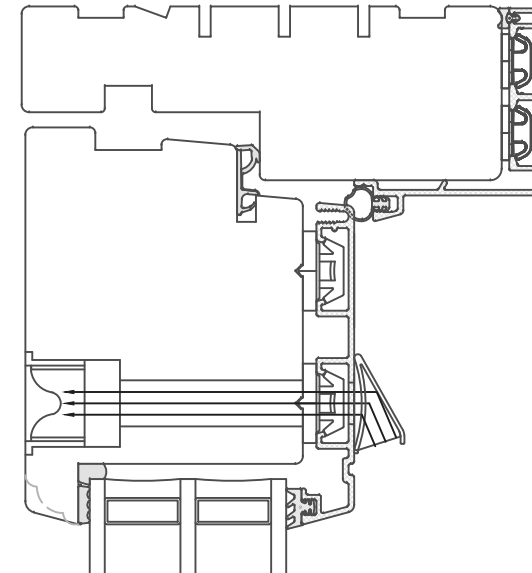

Klikventil i dørramme (indadgående)

Profilkehling

Constr. by: LM	Rev. by:	Appr. by:	Tolerance: General Tolerance ± 0.2
Constr. Date: 25/11/2021	Rev. date:	Appr. date:	Product series: NorDan NEO
Norwegian: Friskluftventiler NorDan NEO, 138 karm Danish: Friskluftventiler NorDan NEO, 138 karm English: Tricklevent NorDan NEO, 138 frame			

www.nordanvinduer.dk

Format: A3	Scale: 1:2	Side: 1 of 1	Revision: A
Drawing no: 3VE-001			Revision: A

1 2 3 4 5 6 7 8