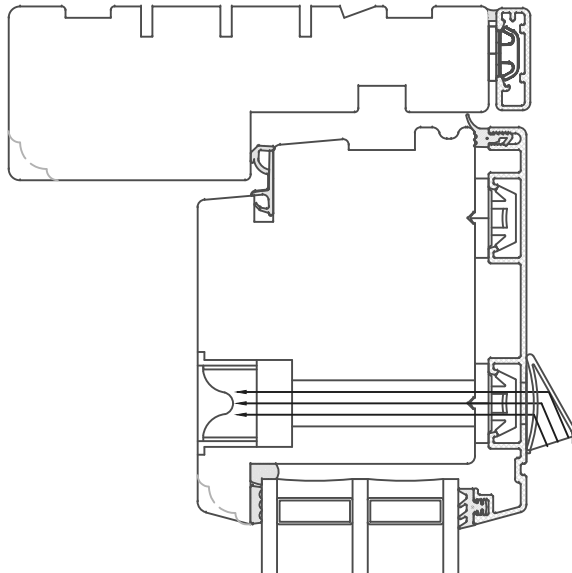

Klikventil i dørramme (udadgående)