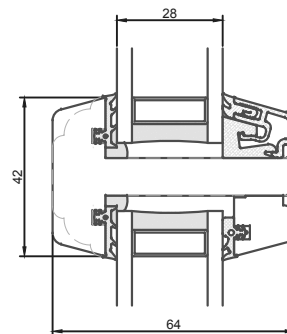

42 mm vandret sprosse