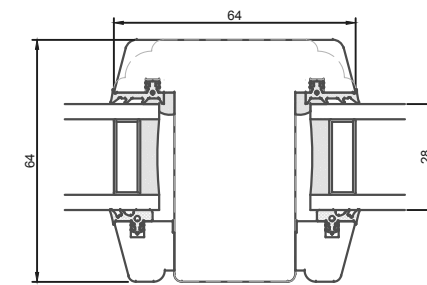

64 mm lodret sprosse