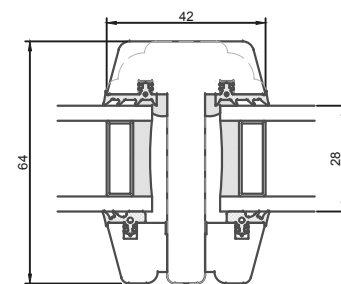

42 mm lodret sprosse