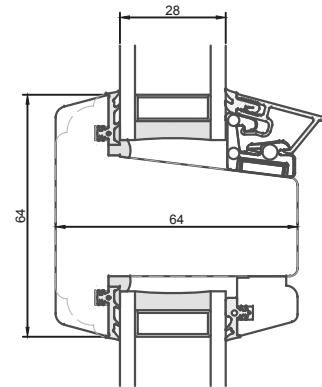

64 mm vandret sprosse