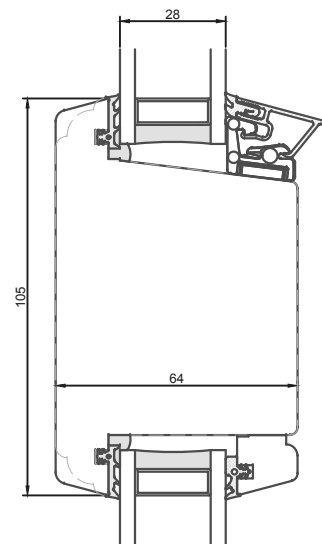

105 mm vandret tapstykke