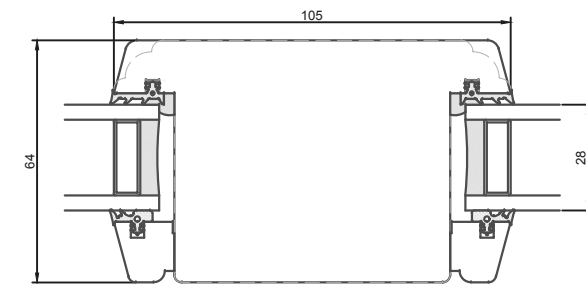

105 mm lodret tapstykke

Profilkehring

Constr. by: LM	Rev. by:	Appr. by:	Tolerance: General Tolerance ± 0.2
Constr. Date: 23/11/2021	Rev. date:	Appr. date:	Product series: NorDan SAPINO
Norwegian: Sprosser NorDan SAPINO, 115 karm Danish: Sprosser NorDan SAPINO, 115 karm English: Glazing bars, transoms and mullions NorDan SAPINO, 115 frame			

www.nordanvinduer.dk

Format: A3	Scale: 1:2	Side: 1 of 1	Revision: A
Drawing no: SP-1000			Revision: A