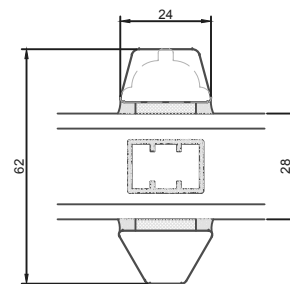

24 mm lodret energisprosse